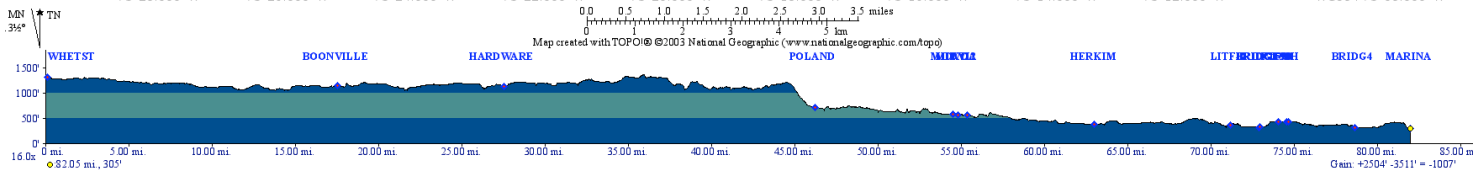

# Sun. Map 1

TOPOI map printed on 04/15/05 from "alltri2.tpo"

Map created with TOPOI © 2003 National Geographic (www.nationalgeographic.com/Topo)