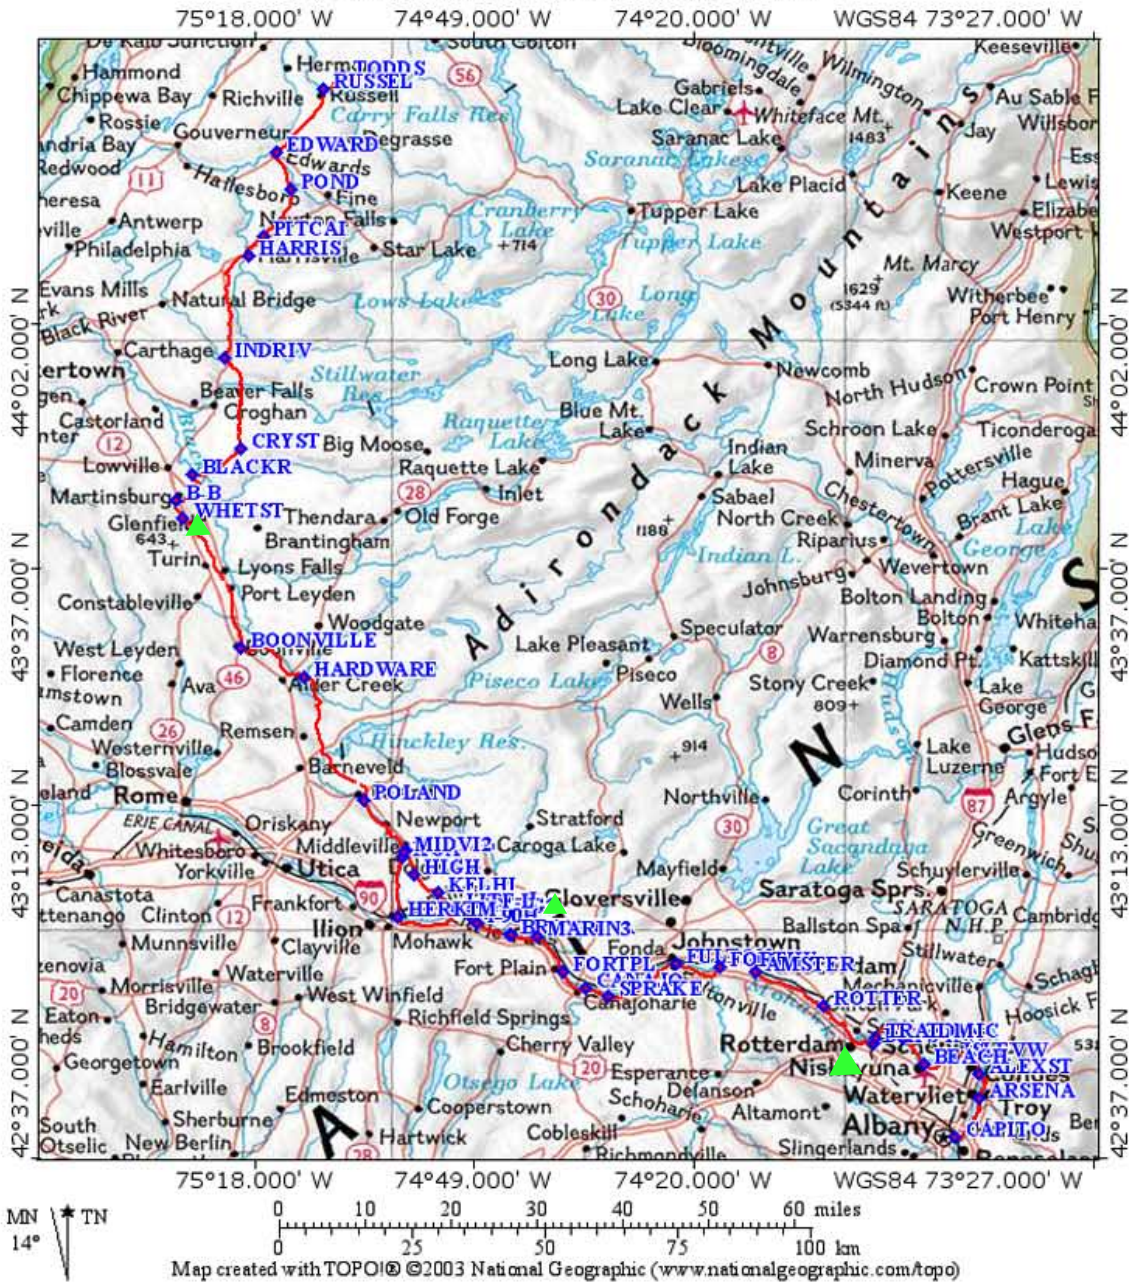

# Tour de Burn Barrel 2005 Overview Map and elevation profile

TOPO! map printed on 04/14/05 from "alltrip.topo"

Profile for entire trip, 230 miles in 4 days